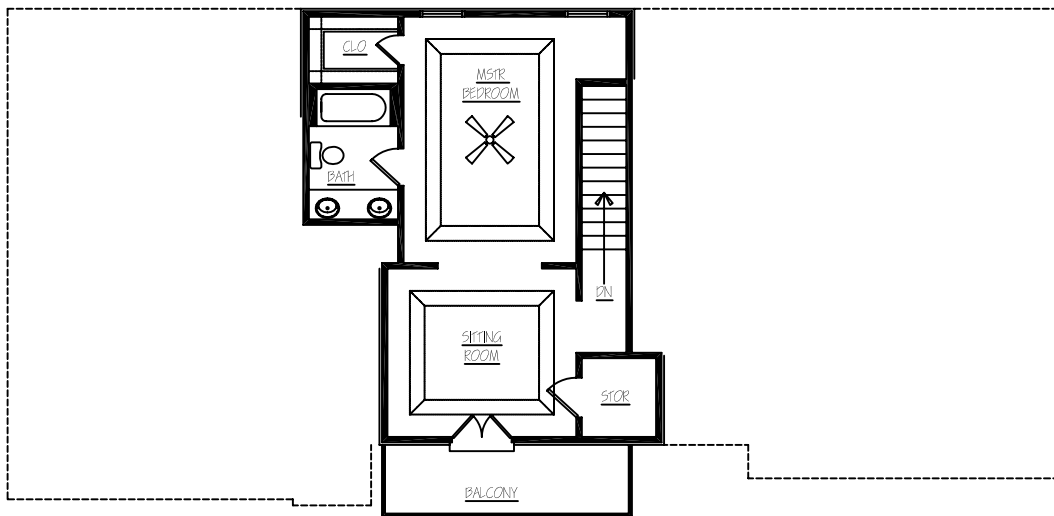

PLAN # A587-RW
 © Ray West Home Design

NEW SECOND FLOOR PLAN

ADDITION SQUARE FOOTAGE
 587 HEATED UP

EXISTING FLOOR PLAN